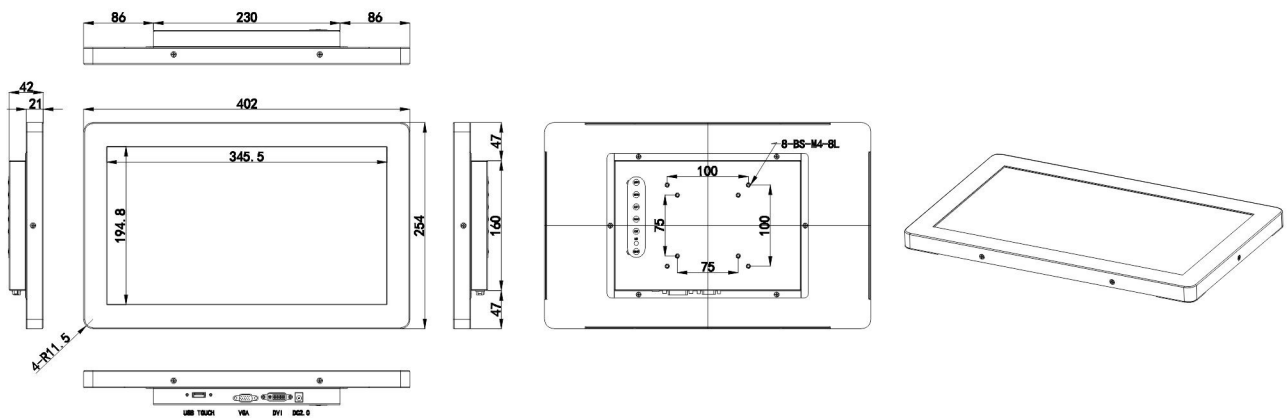

15" Touch Monitor

Specifications

Model Name	USMP-F156-192108CBZ-A0
Screen Size	15.6"
Active Display Area (mm)	344.16(H)x193.59(V)
Pixel Pitch (mm)	0.17925(H)x0.17925(V)
Display Mode	Normally white
Display Resolution (pixel)	1920x1080
Contrast Ratio	500:1
Touch Screen(optional)	PCT Touch(10 points)
Brightness (CD/m ²)	350
Backlight	LED
Viewing Angles (CR =10)	140(H)x120(V)
Response Time(Typ.Tr+Tf)	8ms
Signal Connector	VGA/DVI/USB
Power Consumption	DC 12V
Dimension(VxHxT)	402X254X42
Operating Temperature	-10~70℃
Storage Temperature	-20~70℃
Relative Humidity	5(%RH)~90(%RH)

机械图 Mechanical Drawing

Order Information

Model Name	Description
USMP-F156-192108CBZ-A0	IP with 15.6" LCD, 350cd/m ² , 1920x1080 pixels, LED Backlight; PCT Touch(10 points) , 140(H)x120(V);