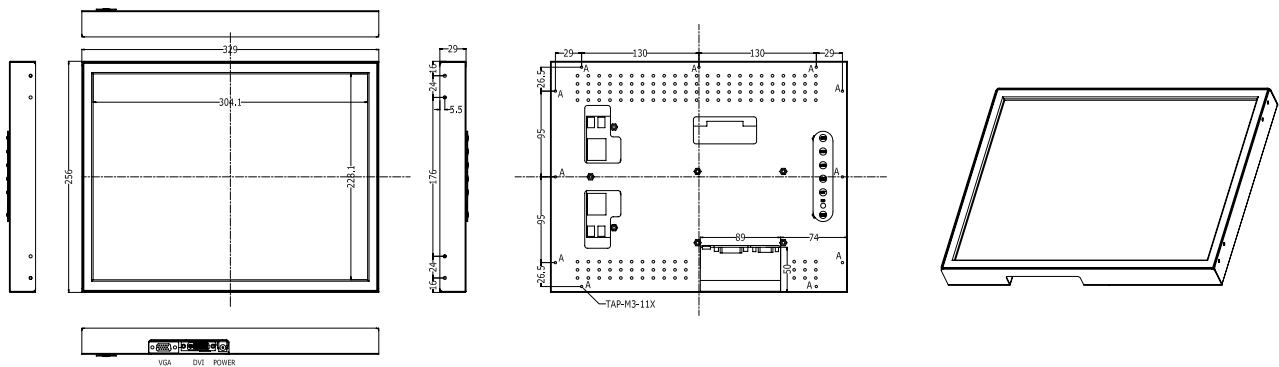

15" Open Frame Monitor

Specifications

Model Name	USMP-F150-102076RBZ-B0
Screen Size	15"
Active Display Area (mm)	304.128 (H) x 228.096 (V)
Pixel Pitch (mm)	0.297 (H) x 0.297(V)
Display Mode	Normally white
Display Resolution (pixel)	1024x768
Contrast Ratio	400:1
Display Color	262K colors
Brightness (CD/m ²)	250
Backlight	LED
Viewing Angles (CR = 10)	120 (H); 100 (V)
Response Time(Typ.Tr+Tf)	16ms
Signal Connector	VGA/DVI
Power Consumption	DC 12V_4A
Dimension(VxHxT)	329 x 256 x 29
Operating Temperature	0~50°C
Storage Temperature	-20~60°C
Relative Humidity	5(%RH)~90(%RH)

Mechanical Drawing

Order Information

Model Name	Description
USMP-F150-102076RBZ-B0	OP with 15" LCD, 250cd/m ² 1024x768 Pixels, 120(H)x100(V); VGA/DVI;
	OP with 15" LCD, 250cd/m ² 1024x768 Pixels, 120(H)x100(V); VGA/DVI, Resistive touchscreen ;